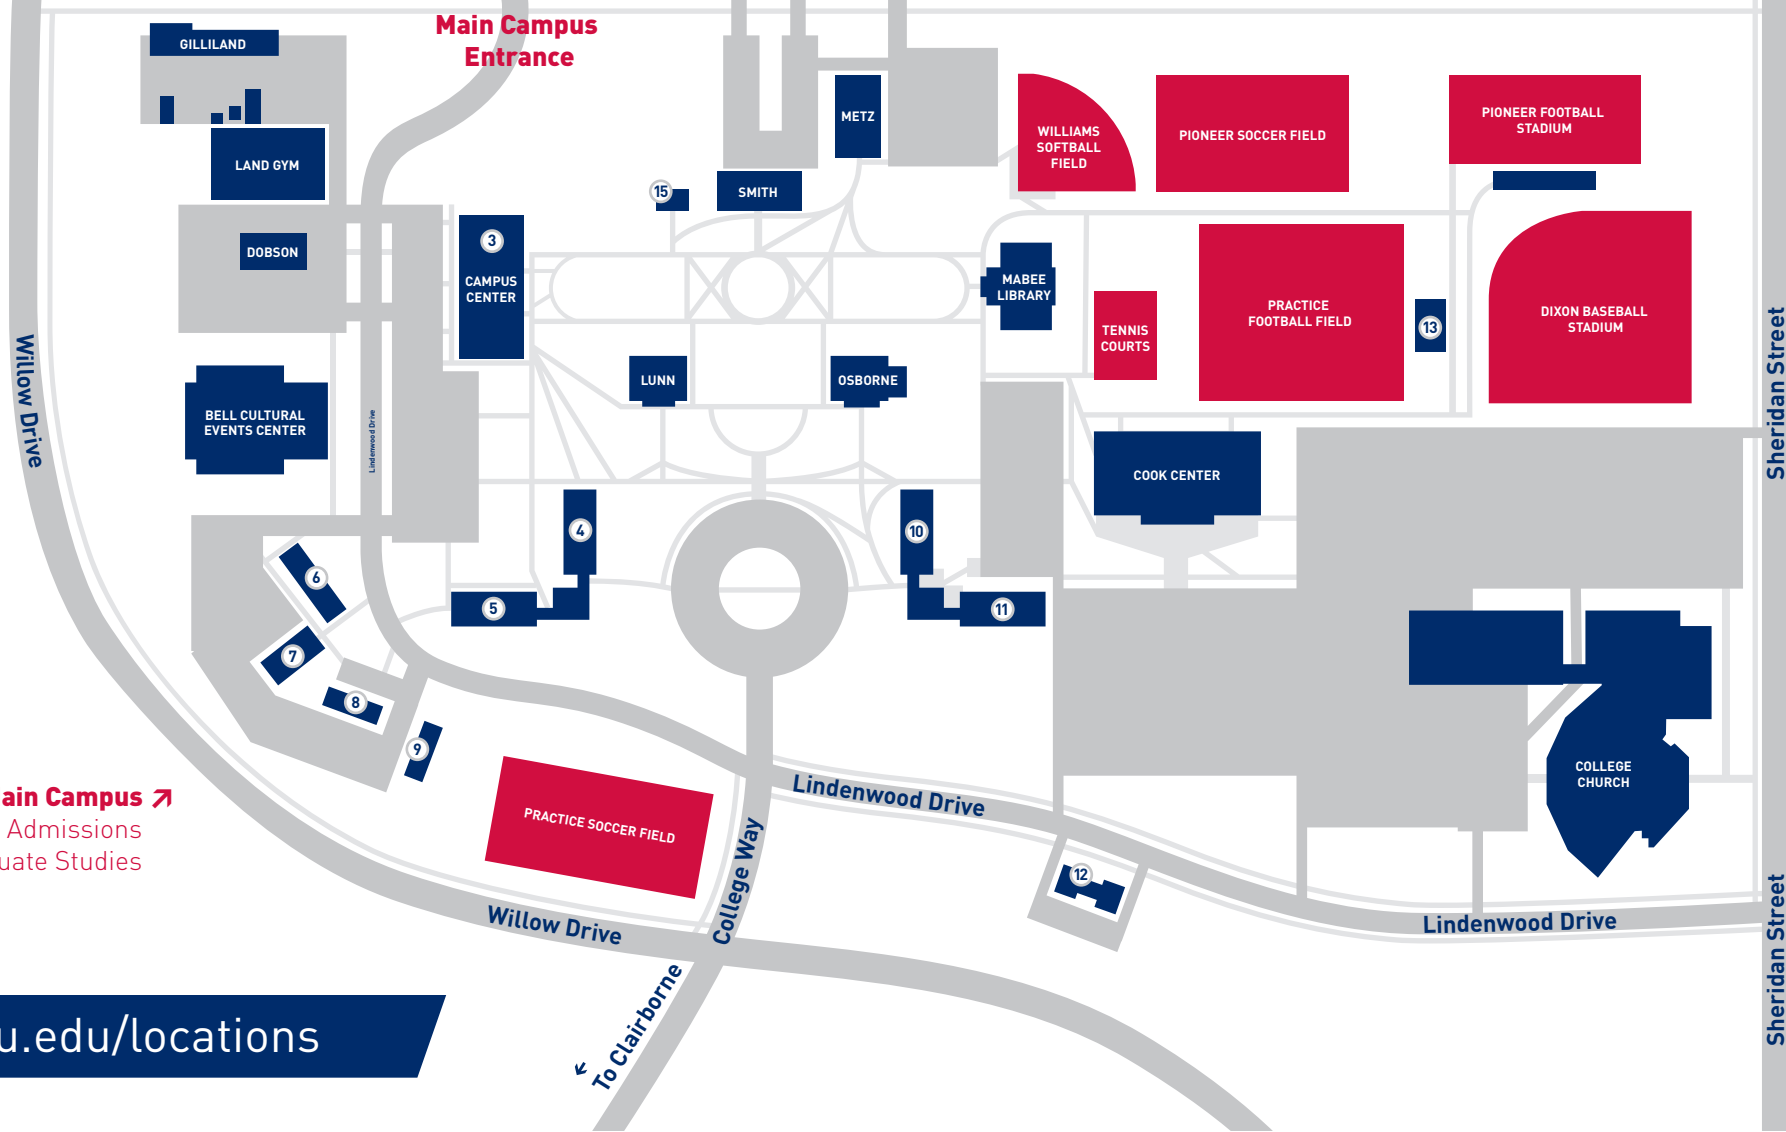

MIDAMERICA NAZARENE UNIVERSITY

1 Graduate and Adult Studies	9 Ramsey Hall
2 Graduate and Adult Faculty	10 Snowbarger Hall
3 Undergraduate Admissions	11 Lanpher Hall
4 Stockton Hall	12 Colony West
5 Rice Hall	13 Football Fieldhouse
6 Uphaus Hall	14 Mur-Len Office Building
7 Spindle Hall	15 Weatherby Chapel
8 Draper Hall	

← **North Campus at Sante Fe Commons**
Graduate and Adult Admissions
Graduate and Adult Studies

← To Santa Fe (135th St.)

Mur-Len Road

Main Campus ↗
Undergraduate Admissions
Undergraduate Studies

www.mnu.edu/locations

← To Clairborne